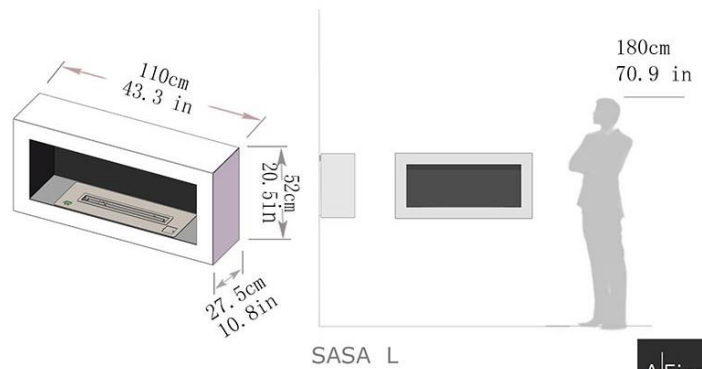

DATA SHEET

“SASA” INTELLIGENT ETHANOL FIREPLACE

1

1. Models & dimensions
2. Colors
3. Technical data
4. Operating procedure

1. Models & dimensions

SASA M

Dimensions: W/H/D 64/58/27,5 cm – 25,2/22,8/10,8 in
 Output: 2 700 W (9 000 BTU)
 Capacity of the tank: 2,25 L (0,6 Gal)
 Consumption: 0,4 liter/hour (0,11 Gal/hour)
 Weight: 30 kg (66 Lbs.)

DATA SHEET

“SASA” INTELLIGENT ETHANOL FIREPLACE

SASA L

Dimensions: W/H/D 110/52/27,5 cm – 43,3/20,5/10,8 in
 Output: 3 750 W (13 000 BTU)
 Capacity of the tank: 4 L (1,06 Gal)
 Consumption: 0,60 liter/hour (0,16 Gal/hour)
 Weight: 39 kg (86 Lbs.)

SASA XL

Dimensions: W/H/D 145/61,5/27,5 cm – 57,1/24,2/10,8 in
 Output: 6 200 W (21 000 BTU)
 Capacity of the tank: 5 L (1,32 Gal)
 Consumption: 1 liter/hour (0,26 Gal/hour)
 Weight: 55 kg (121 Lbs.)

2. Colors