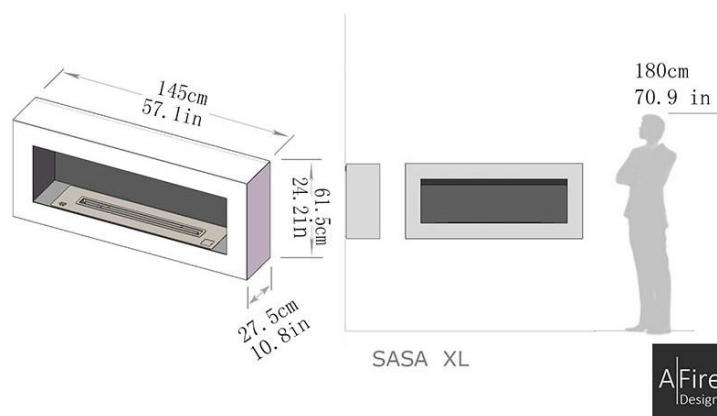

DATA SHEET

“SASA” INTELLIGENT ETHANOL FIREPLACE

1

1. Models & dimensions
2. Colors
3. Technical data
4. Operating procedure

1. Models & dimensions

SASA M

Dimensions: W/H/D 64/58/27,5 cm – 25,2/22,8/10,8 in
 Output: 2 700 W (9 000 BTU)
 Capacity of the tank: 2,25 L (0,6 Gal)
 Consumption: 0,4 liter/hour (0,11 Gal/hour)
 Weight: 30 kg (66 Lbs.)

DATA SHEET

“SASA” INTELLIGENT ETHANOL FIREPLACE

SASA L

Dimensions: W/H/D 110/52/27,5 cm – 43,3/20,5/10,8 in
 Output: 3 750 W (13 000 BTU)
 Capacity of the tank: 4 L (1,06 Gal)
 Consumption: 0,60 liter/hour (0,16 Gal/hour)
 Weight: 39 kg (86 Lbs.)

SASA XL

Dimensions: W/H/D 145/61,5/27,5 cm – 57,1/24,2/10,8 in
 Output: 6 200 W (21 000 BTU)
 Capacity of the tank: 5 L (1,32 Gal)
 Consumption: 1 liter/hour (0,26 Gal/hour)
 Weight: 55 kg (121 Lbs.)

2. Colors