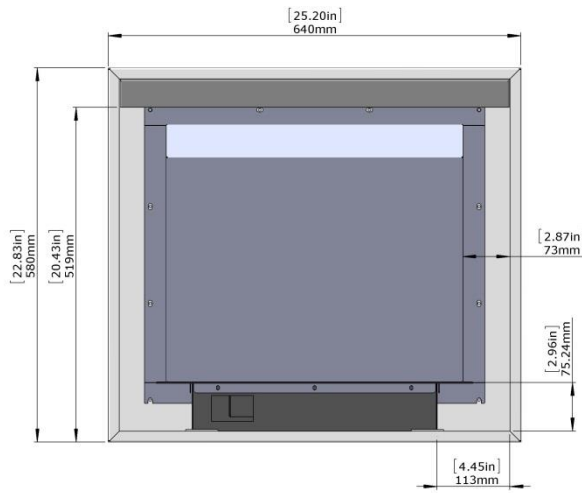

DATA SHEET

“SASA” INTELLIGENT ETHANOL FIREPLACE

1

1. Models & dimensions
2. Colors
3. Technical data
4. Operating procedure

1. Models & dimensions

SASA M

Dimensions: W/H/D 64/58/27,5 cm – 25,2/22,8/10,8 in
 Output: 2 700 W (9 000 BTU)
 Capacity of the tank: 2,25 L (0,6 Gal)
 Consumption: 0,4 liter/hour (0,11 Gal/hour)
 Weight: 30 kg (66 Lbs.)

DATA SHEET

“SASA” INTELLIGENT ETHANOL FIREPLACE

SASA L

Dimensions: W/H/D 110/52/27,5 cm – 43,3/20,5/10,8 in
 Output: 3 750 W (13 000 BTU)
 Capacity of the tank: 4 L (1,06 Gal)
 Consumption: 0,60 liter/hour (0,16 Gal/hour)
 Weight: 39 kg (86 Lbs.)

SASA XL

Dimensions: W/H/D 145/61,5/27,5 cm – 57,1/24,2/10,8 in
 Output: 6 200 W (21 000 BTU)
 Capacity of the tank: 5 L (1,32 Gal)
 Consumption: 1 liter/hour (0,26 Gal/hour)
 Weight: 55 kg (121 Lbs.)

2. Colors

DATA SHEET

“SASA” INTELLIGENT ETHANOL FIREPLACE

SASA BACK SIDE

SASA M

6

SASA L

SASA XL