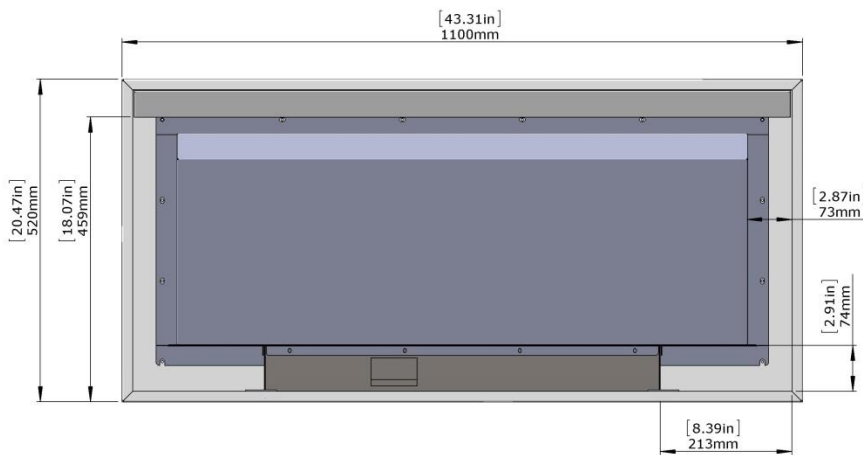

DATA SHEET

“SASA” INTELLIGENT ETHANOL FIREPLACE

1

1. Models & dimensions
2. Colors
3. Technical data
4. Operating procedure

1. Models & dimensions

SASA M

Dimensions: W/H/D 64/58/27,5 cm – 25,2/22,8/10,8 in
 Output: 2 700 W (9 000 BTU)
 Capacity of the tank: 2,25 L (0,6 Gal)
 Consumption: 0,4 liter/hour (0,11 Gal/hour)
 Weight: 30 kg (66 Lbs.)

DATA SHEET

“SASA” INTELLIGENT ETHANOL FIREPLACE

SASA BACK SIDE

SASA M

6

SASA L

SASA XL