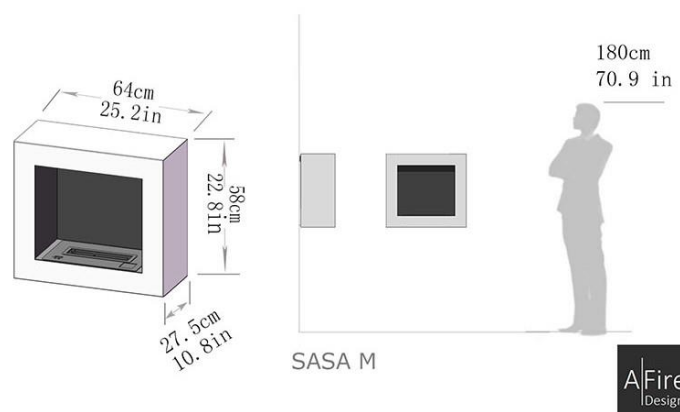

DATA SHEET

“SASA” INTELLIGENT ETHANOL FIREPLACE

1

1. Models & dimensions
2. Colors
3. Technical data
4. Operating procedure

1. Models & dimensions

SASA M

Dimensions: W/H/D 64/58/27,5 cm – 25,2/22,8/10,8 in
 Output: 2 700 W (9 000 BTU)
 Capacity of the tank: 2,25 L (0,6 Gal)
 Consumption: 0,4 liter/hour (0,11 Gal/hour)
 Weight: 30 kg (66 Lbs.)

DATA SHEET

“SASA” INTELLIGENT ETHANOL FIREPLACE

SASA L

Dimensions: W/H/D 110/52/27,5 cm – 43,3/20,5/10,8 in
 Output: 3 750 W (13 000 BTU)
 Capacity of the tank: 4 L (1,06 Gal)
 Consumption: 0,60 liter/hour (0,16 Gal/hour)
 Weight: 39 kg (86 Lbs.)

SASA XL

Dimensions: W/H/D 145/61,5/27,5 cm – 57,1/24,2/10,8 in
 Output: 6 200 W (21 000 BTU)
 Capacity of the tank: 5 L (1,32 Gal)
 Consumption: 1 liter/hour (0,26 Gal/hour)
 Weight: 55 kg (121 Lbs.)

2. Colors