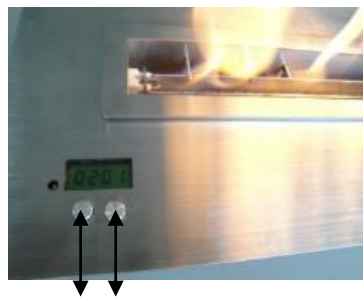

B. Power supply

Connect the provided 12V adapter

C. Tank filling

Only use denatured ethanol 95 – 97%.

Press on the button **2**

The door is unlocked, open the door, remove the cap and fill the tank with a funnel.

When the tank is full, a beep warns you and a message is displayed on the LCD screen.

Put the cap back on and close the door of the tank.

After a few seconds the door will be automatically locked.

Never fill the burner directly, fill the ethanol tank

1. Press on the remote control, the on/off switch **(1)** or the remote button to ignite or switch off the burner

on/off switch

tank opening **2** **1** on/off switch

dry contact for home automation

DATA SHEET "SASA" INTELLIGENT ETHANOL FIREPLACE